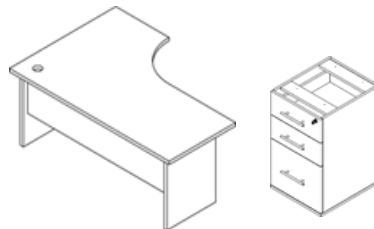

1600 X 1200 X 742

1500 X 1200 X 742

Description

32MM TOP & LEGS

ADJUSTABLE FERRULES

CABLE MANAGEMENT PORTS

900MM EXTENSION LEG

Left or Right hand side

Haku

Cluster desk shell

2000 X 1200 X 742

1800 X 1200 X 742

1600 X 1200 X 742

1500 X 1200 X 742

High desk pedestal

2 DRAWER, 1 FILER

424 X 500 X 710

Honeywell

Straight desk shell

2000 X 900 X 742

1800 X 900 X 742

1600 X 900 X 742

1500 X 900 X 742

1350 X 900 X 742