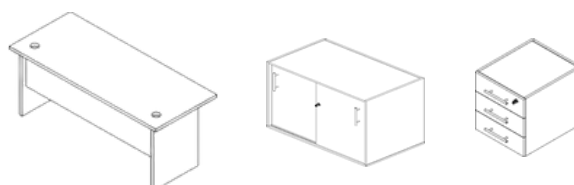

424 X 500 X 710

Honeywell

Straight desk shell

2000 X 900 X 742

1800 X 900 X 742

1600 X 900 X 742

1500 X 900 X 742

1350 X 900 X 742

1200 X 900 X 742

Credenza

SLIDING DOOR

850 X 500 X 710

1150 X 500 X 710

Fitted pedestal

3 DRAW

420 X 500 X 426

Inda

Bowed desk Shell

2000 X 850 X 742

1800 X 850 X 742

1600 X 850 X 742

1500 X 850 X 742

High desk pedestal

2 DRAWER, LEVER ARCH