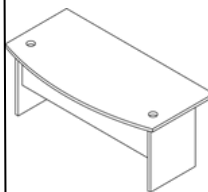

Holi

Ken- D

Blu- D

Brin- D

Pebbles

Executive

Sizes

2000 X 900 X 742	1800 X 900 X 742
1600 X 900 X 742	1500 X 900 X 742
1350 X 900 X 742	1200 X 900 X 742

Description

32MM TOP & LEGS

ADJUSTABLE FERRULES

2 X CABLE MANAGEMENT PORTS

Bowed

Sizes

2000 X 850 X 742	1800 X 850 X 742
1600 X 850 X 742	1500 X 850 X 742

Description

32MM TOP & LEGS

ADJUSTABLE FERRULES

2 X CABLE MANAGEMENT PORTS

Cluster

Sizes

2000 X 1200 X 742	1800 X 1200 X 742
1600 X 1200 X 742	1500 X 1200 X 742

Description

32MM TOP & LEGS