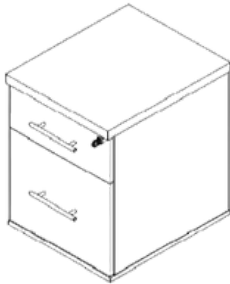

Mobile Pedestals

American Walnut & Natural Oak & Coimbra