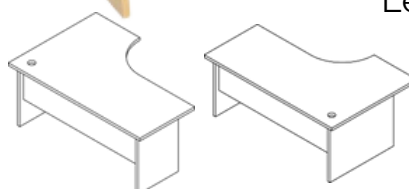

Description

32MM TOP & LEGS

ADJUSTABLE FERRULES

2 X CABLE MANAGEMENT PORTS

Bowed

Sizes

2000 X 850 X 742	1800 X 850 X 742
1600 X 850 X 742	1500 X 850 X 742

Description

32MM TOP & LEGS

ADJUSTABLE FERRULES

2 X CABLE MANAGEMENT PORTS

Cluster

Sizes

2000 X 1200 X 742	1800 X 1200 X 742
1600 X 1200 X 742	1500 X 1200 X 742

Description

32MM TOP & LEGS

ADJUSTABLE FERRULES

CABLE MANAGEMENT PORTS

900MM EXTENSION LEG

Left or Right hand side

Wave cluster

Sizes

2000 X 1200 X 742

1800 X 1200 X 742