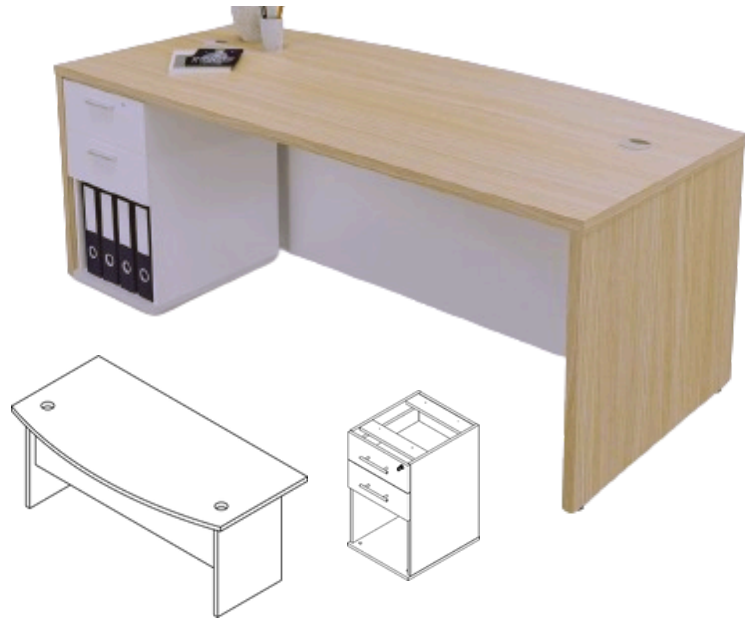

Inda

Bowed desk Shell

2000 X 850 X 742

1800 X 850 X 742

1600 X 850 X 742

1500 X 850 X 742

High desk pedestal

2 DRAWER, LEVER ARCH

424 X 500 X 710

Endura

Bowed desk Shell

2000 X 850 X 742

1800 X 850 X 742

1600 X 850 X 742

1500 X 850 X 742

Credenza

ROLLER DOOR

850 X 500 X 710

1150 X 500 X 710