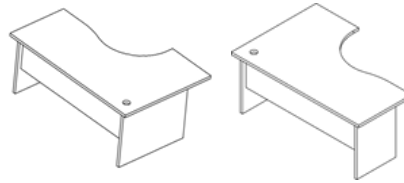

ADJUSTABLE FERRULES

CABLE MANAGEMENT PORTS

900MM EXTENSION LEG

Left or Right hand side

Wave cluster

Sizes

2000 X 1200 X 742

1800 X 1200 X 742

1600 X 1200 X 742

1500 X 1200 X 742

Description

32MM TOP & LEGS

ADJUSTABLE FERRULES

CABLE MANAGEMENT PORTS

900MM EXTENSION LEG

Left or Right hand side

Haku

Cluster desk shell

2000 X 1200 X 742

1800 X 1200 X 742

1600 X 1200 X 742

1500 X 1200 X 742

High desk pedestal

2 DRAWER, 1 FILER