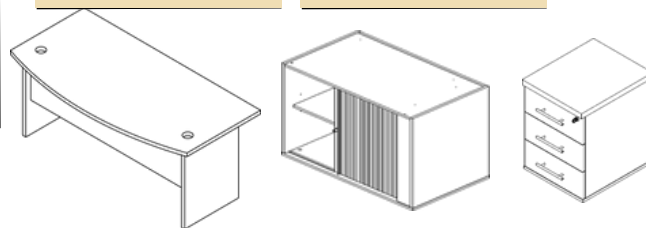

ROLLER DOOR

850 X 500 X 710

1150 X 500 X 710

Mobile pedestal

3 DRAWER

426 X 500 X 598

AFRICAN WENGE

ICEBURG WHITE