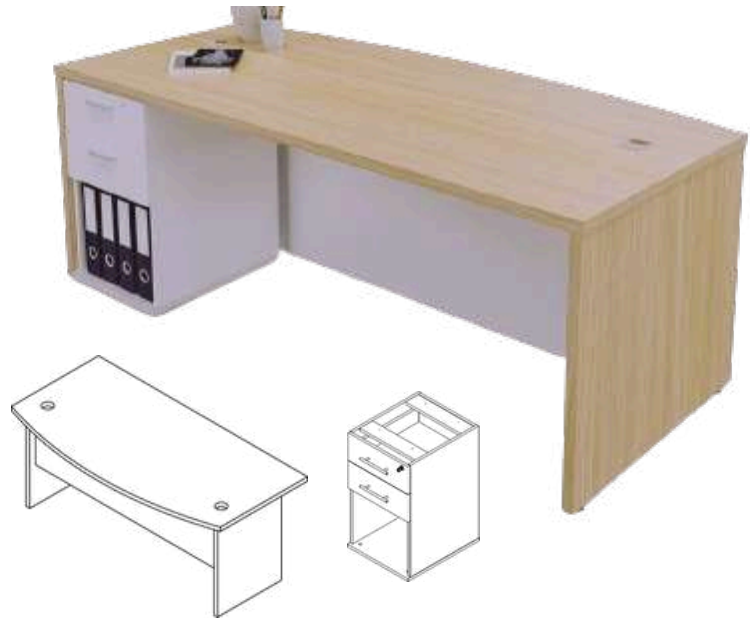

Inda

Bowed desk Shell

2000 X 850 X 742

1800 X 850 X 742

1600 X 850 X 742

1500 X 850 X 742

High desk pedestal

2 DRAWER, LEVER ARCH

424 X 500 X 710

Endura

Bowed desk Shell

2000 X 850 X 742

1800 X 850 X 742

1600 X 850 X 742

1500 X 850 X 742

Credenza

ROLLER DOOR

850 X 500 X 710

1150 X 500 X 710