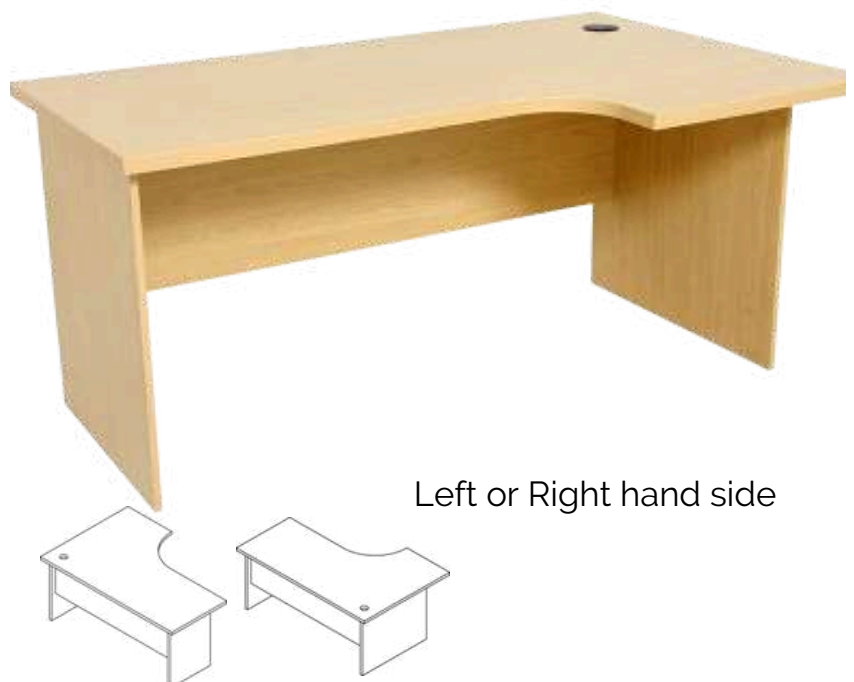

Bowed

Sizes

2000 X 850 X 742	1800 X 850 X 742
1600 X 850 X 742	1500 X 850 X 742

Description

32MM TOP & LEGS

ADJUSTABLE FERRULES

2 X CABLE MANAGEMENT PORTS

Cluster

Sizes

2000 X 1200 X 742	1800 X 1200 X 742
1600 X 1200 X 742	1500 X 1200 X 742

Description

32MM TOP & LEGS

ADJUSTABLE FERRULES

CABLE MANAGEMENT PORTS

900MM EXTENSION LEG

Wave cluster

Sizes

2000 X 1200 X 742

1800 X 1200 X 742

1600 X 1200 X 742

1500 X 1200 X 742

Description

32MM TOP & LEGS

ADJUSTABLE FERRULES