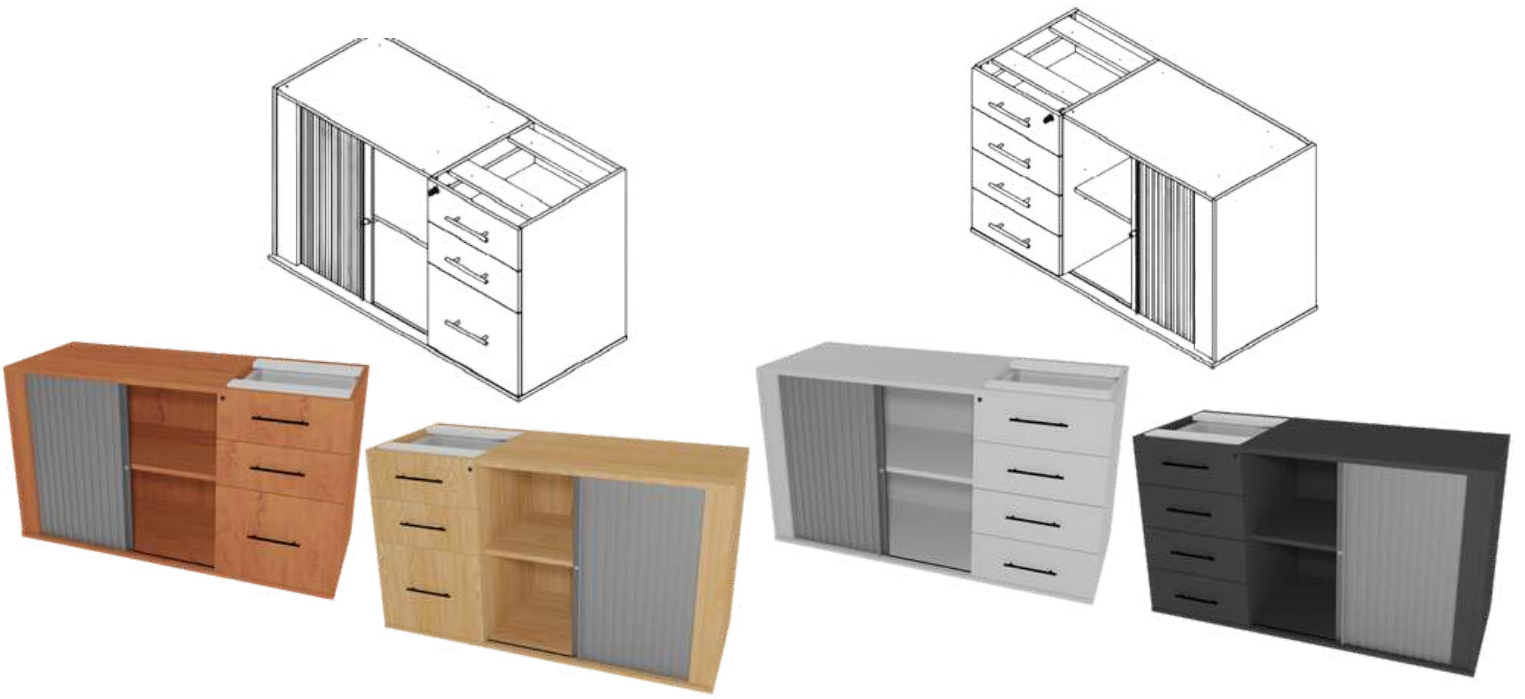

Roller door Pedenza

Windsor Cherry & Natural Oak & Iceburg White & Storm Grey