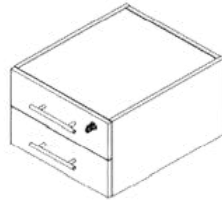

Fitted Pedestals

African Wenge & Windsor Cherry & Natural Oak