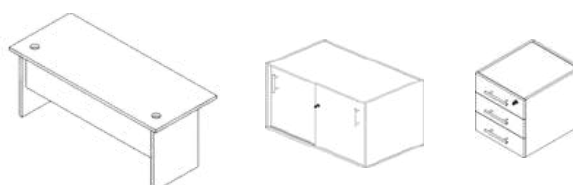

CABLE MANAGEMENT PORTS

900MM EXTENSION LEG

Left or Right hand side

Haku

Cluster desk shell

2000 X 1200 X 742

1800 X 1200 X 742

1600 X 1200 X 742

1500 X 1200 X 742

High desk pedestal

2 DRAWER, 1 FILER

424 X 500 X 710

Honeywell

Straight desk shell

2000 X 900 X 742

1800 X 900 X 742

1600 X 900 X 742

1500 X 900 X 742

1350 X 900 X 742

1200 X 900 X 742

Credenza

SLIDING DOOR

850 X 500 X 710

1150 X 500 X 710

Fitted pedestal

3 DRAW

420 X 500 X 426

Inda

Bowed desk Shell

2000 X 850 X 742

1800 X 850 X 742

1600 X 850 X 742