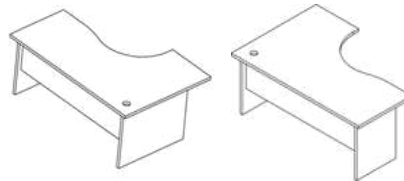

Bowed

Sizes

2000 X 850 X 742	1800 X 850 X 742
1600 X 850 X 742	1500 X 850 X 742

Description

32MM TOP & LEGS

ADJUSTABLE FERRULES

2 X CABLE MANAGEMENT PORTS

Cluster

Sizes

2000 X 1200 X 742	1800 X 1200 X 742
1600 X 1200 X 742	1500 X 1200 X 742

Description

32MM TOP & LEGS

ADJUSTABLE FERRULES

CABLE MANAGEMENT PORTS

900MM EXTENSION LEG

Wave cluster

Sizes

2000 X 1200 X 742

1800 X 1200 X 742

1600 X 1200 X 742

1500 X 1200 X 742

Description

32MM TOP & LEGS

ADJUSTABLE FERRULES

CABLE MANAGEMENT PORTS

900MM EXTENSION LEG

Left or Right hand side

Haku

Cluster desk shell

2000 X 1200 X 742

1800 X 1200 X 742

1600 X 1200 X 742