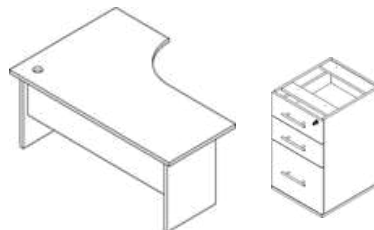

Sizes

2000 X 1200 X 742	1800 X 1200 X 742
1600 X 1200 X 742	1500 X 1200 X 742

Description

32MM TOP & LEGS

ADJUSTABLE FERRULES

CABLE MANAGEMENT PORTS

900MM EXTENSION LEG

Wave cluster

Sizes

2000 X 1200 X 742

1800 X 1200 X 742

1600 X 1200 X 742

1500 X 1200 X 742

Description

32MM TOP & LEGS

ADJUSTABLE FERRULES

CABLE MANAGEMENT PORTS

900MM EXTENSION LEG

Left or Right hand side

Haku

Cluster desk shell

2000 X 1200 X 742

1800 X 1200 X 742

1600 X 1200 X 742

1500 X 1200 X 742

High desk pedestal

2 DRAWER, 1 FILER

424 X 500 X 710

Honeywell

Straight desk shell

2000 X 900 X 742

1800 X 900 X 742